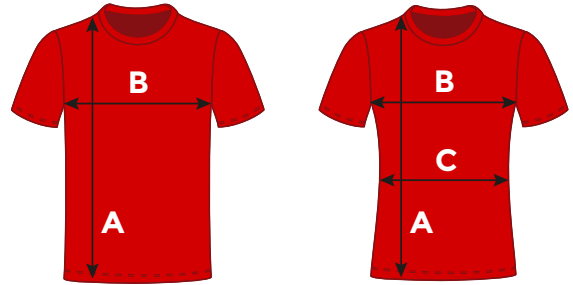

TECH T-SHIRT SIZE CHART

UNISEX

	UNITS: CM	XS	S	M	L	XL	XXL
A	Front Length	66.0	68.0	70.0	73.0	76.0	79.0
B	1/2 Chest	44.0	47.0	51.0	56.0	61.0	67.0
	Chest to pt (inches)	32	34	36	38-40	42-44	46-48

FEMALE

	UNITS: CM	XS	S	M	L	XL	XXL
A	Front Length	63.0	66.0	68.0	70.0	73.0	76.0
B	1/2 Chest	41.0	44.0	47.0	51.0	56.0	61.0
C	1/2 Waist	37.0	40.0	43.0	46.0	51.0	56.0
	Chest to pt (inches)	30	32	34	36	38-40	42-44

CHILDREN

	AGE	3-4 YRS	5-6 YRS	7-8 YRS	9-11 YRS	12-13 YRS
	Height in cm	95-110	110-120	120-130	130-150	150-160
A	Front Length	43.0	50.0	56.0	63.0	66.0
B	1/2 Chest	32.0	35.0	38.0	41.0	44.0
	Chest to pt (inches)	24	26	28	30	32